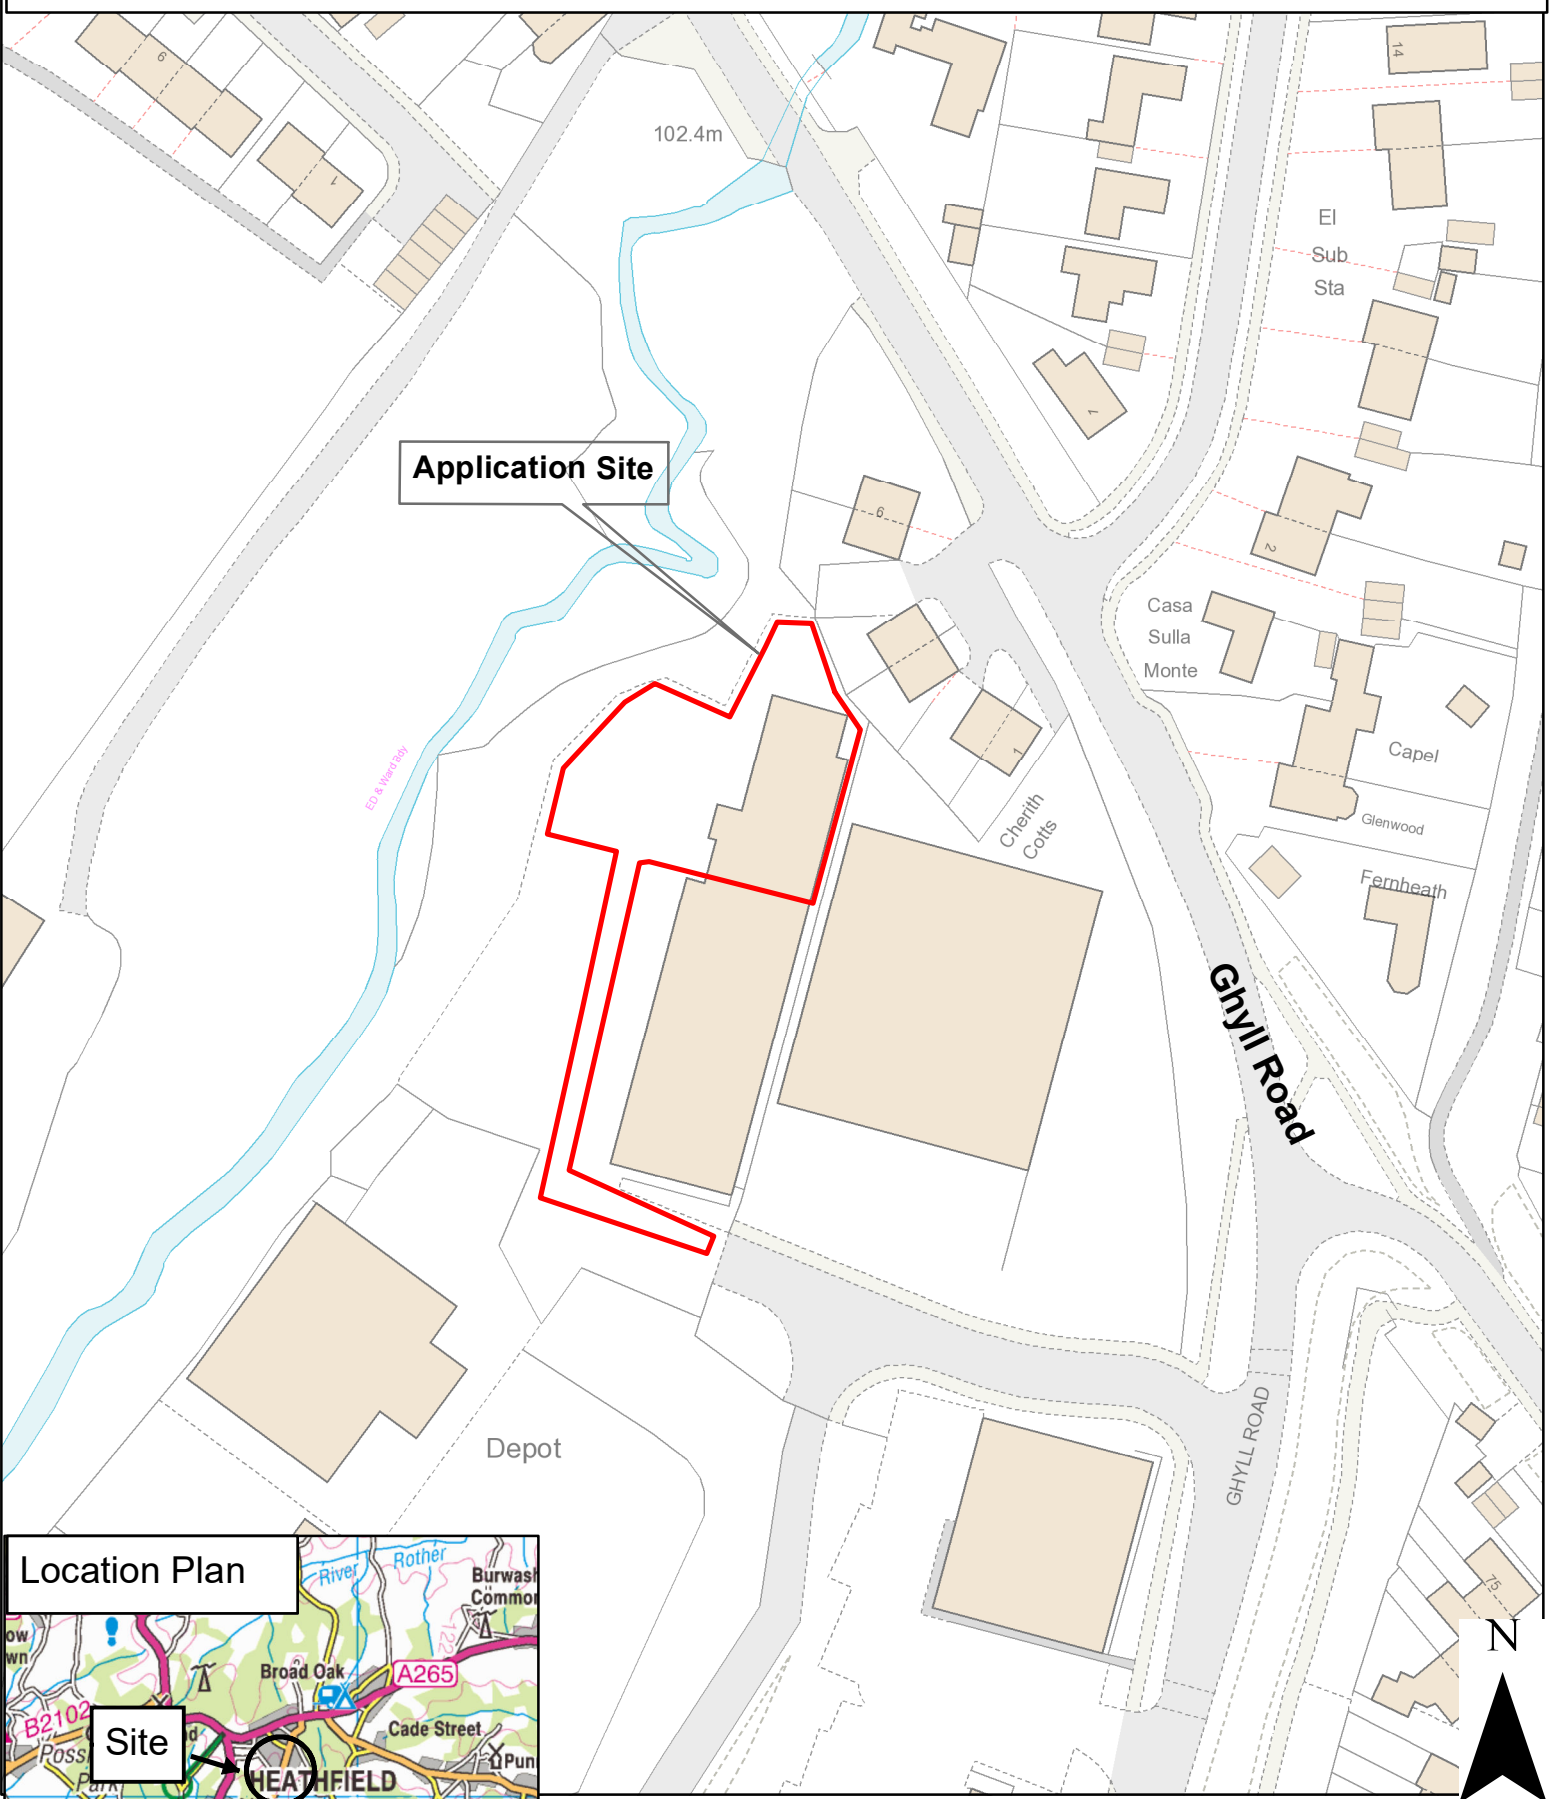

WD/888/CM - Unit 4 Ghyll Road Industrial Estate, Ghyll Road, Heathfield TN21 8AW

Rupert Clubb BEng (Hons) CEng MICE, Director of Communities, Economy and Transport, East Sussex County Council

Reproduced from the Ordnance Survey mapping with the permission of the Controller of Her Majesty's Stationery Office © Crown Copyright. Unauthorised reproduction infringes Crown copyright and may lead to prosecution or civil proceedings. East Sussex County Council